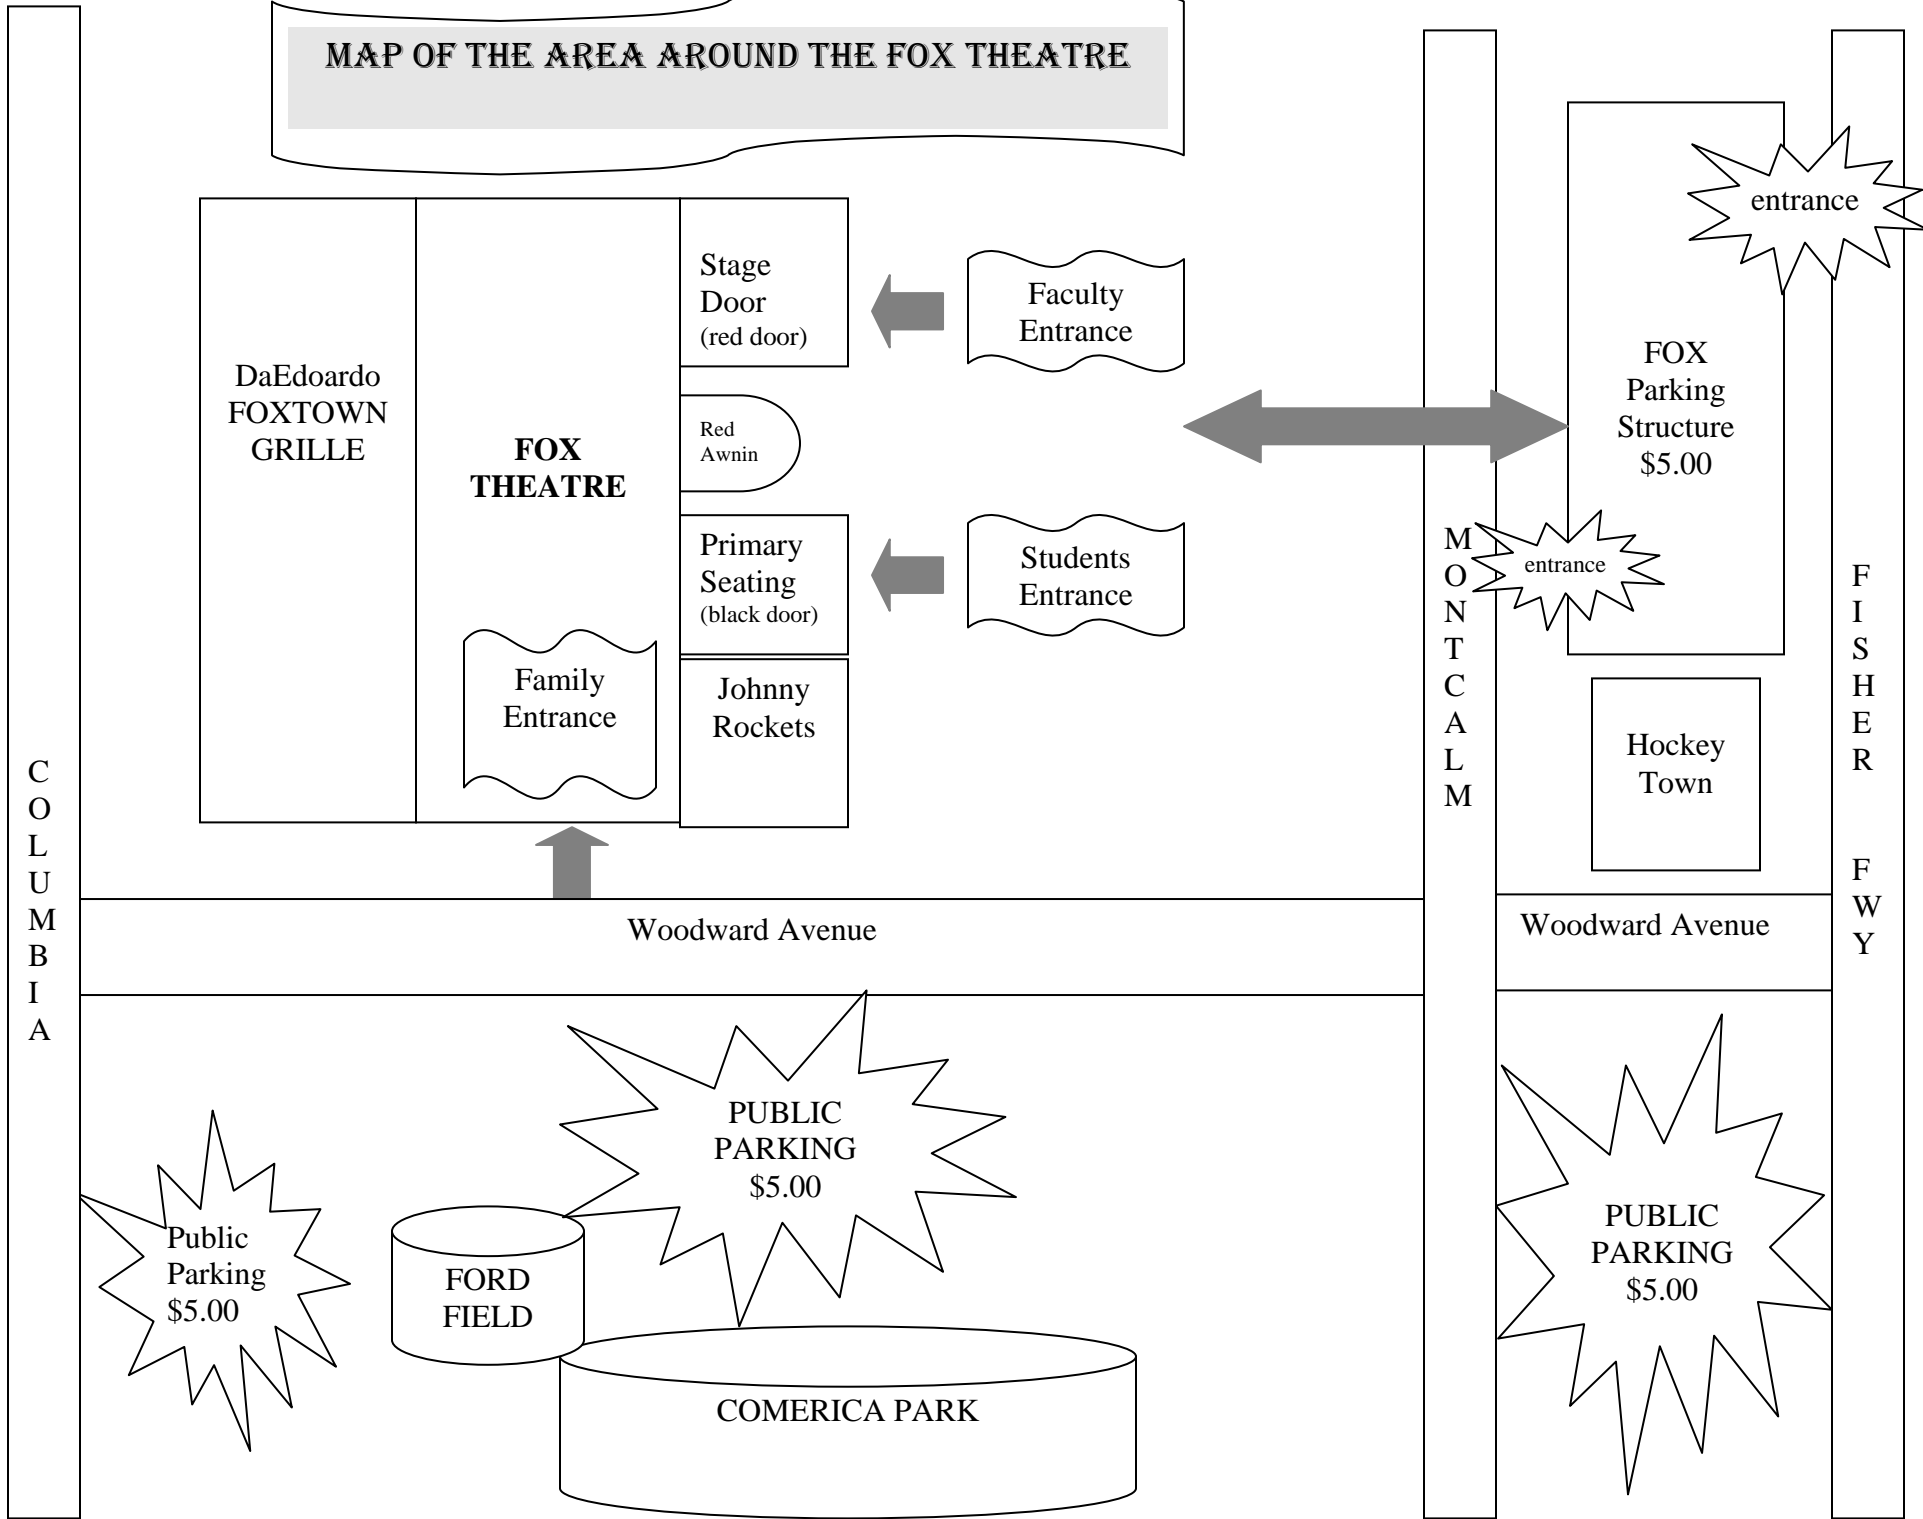

MAP OF THE AREA AROUND THE FOX THEATRE

DaEdoardo
FOXTOWN
GRILLE

**FOX
THEATRE**

Stage
Door
(red door)

Red
Awnin

Primary
Seating
(black door)

Johnny
Rockets

Family
Entrance

Faculty
Entrance

Students
Entrance

FOX
Parking
Structure
\$5.00

Hockey
Town

Woodward Avenue

Woodward Avenue

Public
Parking
\$5.00

FORD
FIELD

PUBLIC
PARKING
\$5.00

COMERICA PARK

PUBLIC
PARKING
\$5.00

C
O
L
U
M
B
I
A

M
O
N
T
C
A
L
M

F
I
S
H
E
R

F
W
Y

entrance

entrance